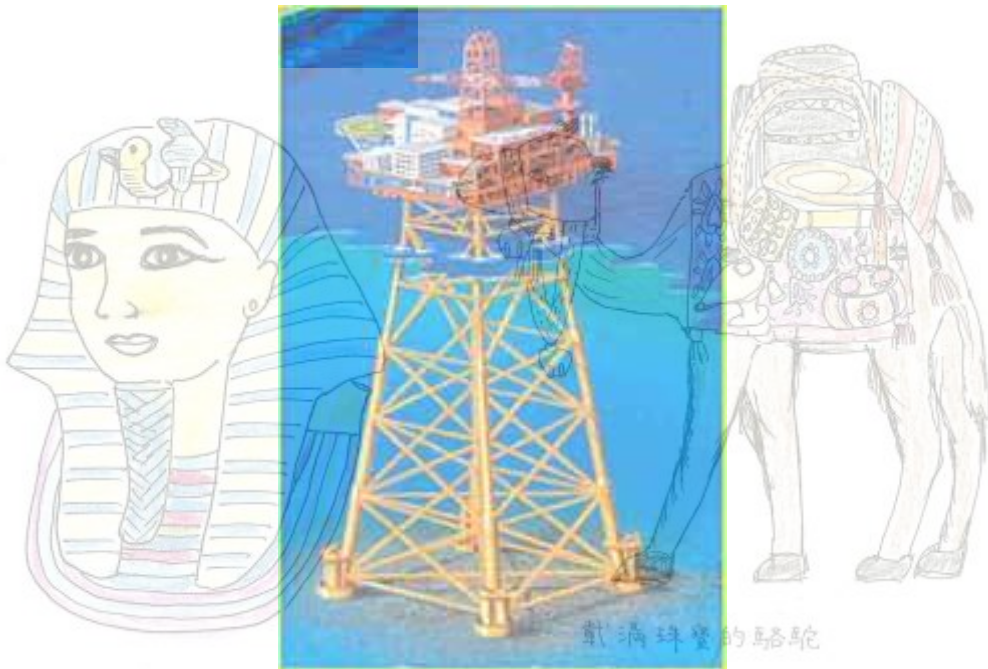

鋼套管結構物(steel jacket -type structure)

摘自:<http://pet-oil.blogspot.tw/2011/05/platform-and-its-types.html>

載滿貨品的驢子

阿拉丁神燈

摘自:<http://www.terasoffshore.com/index.php?p=cal&sub=article&articlepk=61>